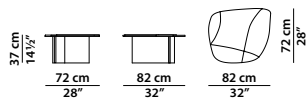

Wooden crate equipped with two sensors to check for any damage during transport. (Refer to "Important information").

54 x 49 h43

Tavolino. Small table.

0,43 m³

82 x 72 h37

Tavolino. Small table.

0,72 m³

150 x 80 h31