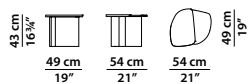

Wooden crate equipped with two sensors to check for any damage during transport. (Refer to "Important information").

54 x 49 h43

Tavolino. Small table.

0,43 m³

82 x 72 h37

Tavolino. Small table.

0,72 m³

150 x 80 h31